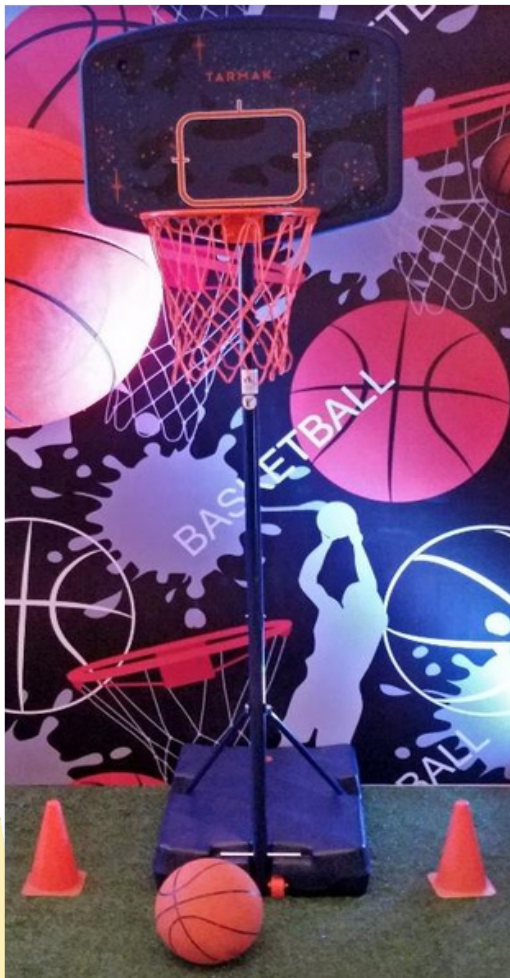

GIANT CONNECT FOUR (2ft X 4ft X 4ft)

BOWLING (2ft X 7ft)

GOLF (2ft X 6ft)

TWISTER (10ft X 10ft)

HOPSCOTCH (4ft X 8ft)

BALLOON DART (3.5ft X 3.5ft)

CORN HOLE (2ft X 4ft)

7 UP 7 DOWN (2ft X 2ft)

TIC TAC TOE (3ft X 3ft)

BUZZ WIRE

MINI GOAL POST (2.5ft X 2.5ft X 2.5ft)

FISHING THE DUCK (3ft X 5ft)

PAPER AIRPLANE TOSS

CAR PARKING (3ft X 4ft)

SPIN THE WHEEL

FRISBEE

BASKET BALL

BALLOON SHOOTING

DART

ARCHERY

KNOCK THE CANS

ROLL THE BALL (2ft X 4ft)

FEED THE CLOWN

RING TOSS