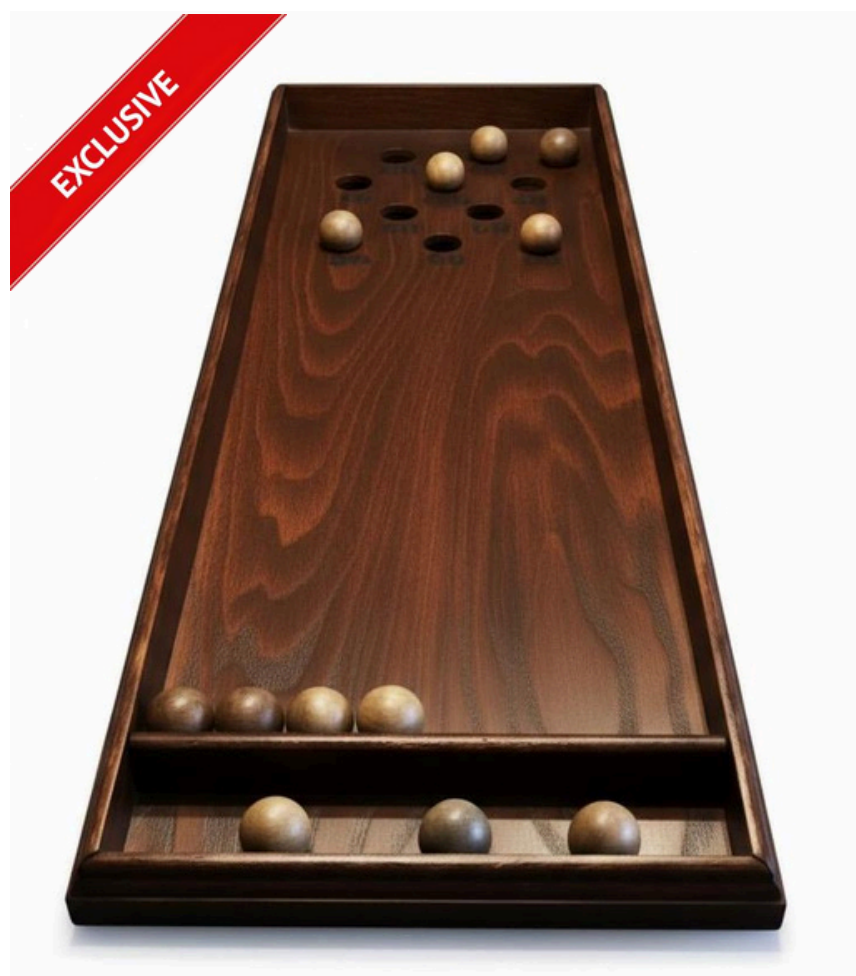

SIGMATE

Support : 7900153000

GAMES STALL

SLING HOCKEY (3ft x 3ft x 3ft)

ROLLING BALLS (5ft x 2.5ft x 3ft)

TOKEN TRAVELLER (5ft X 3ft X 3ft)

BARREL STORM (5ft X 2.5ft X 3ft)

ZIG-ZAG-ZOOP (5ft X 3ft X 3ft)

FOOSBALL (TABLETOP)
(2ftX2ftX1ft)

TABLE TENNIS (8ft X 4ft X 4ft)

FOOSBALL (4ft X 2ft X 3ft)

BEER PONG (8ft X 2ft)

SNAKES & LADDERS (10ft X 10ft)

SMALL JENGA

GIANT JENGA

ANGRY BIRD (10ft X 5ft X 4ft)