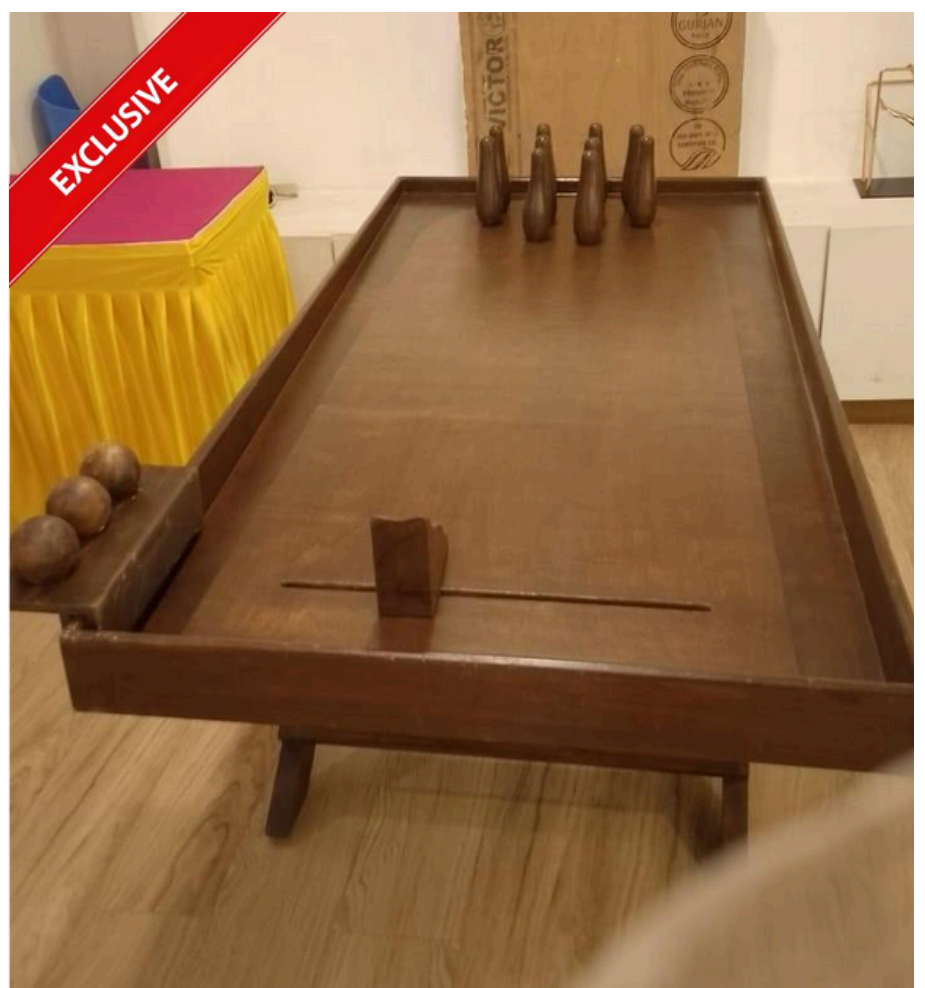

SIGMATE

Support : 7900153000

GAMES STALL

SLING HOCKEY (3ft x 3ft x 3ft)

ROLLING BALLS (5ft x 2.5ft x 3ft)

TOKEN TRAVELLER (5ft X 3ft X 3ft)

BARREL STORM (5ft X 2.5ft X 3ft)

ZIG-ZAG-ZOOP (5ft X 3ft X 3ft)

FOOSBALL (TABLETOP)
(2ftX2ftX1ft)

TABLE TENNIS (8ft X 4ft X 4ft)

FOOSBALL (4ft X 2ft X 3ft)

BEER PONG (8ft X 2ft)

SNAKES & LADDERS (10ft X 10ft)

SMALL JENGA

GIANT JENGA

ANGRY BIRD (10ft X 5ft X 4ft)