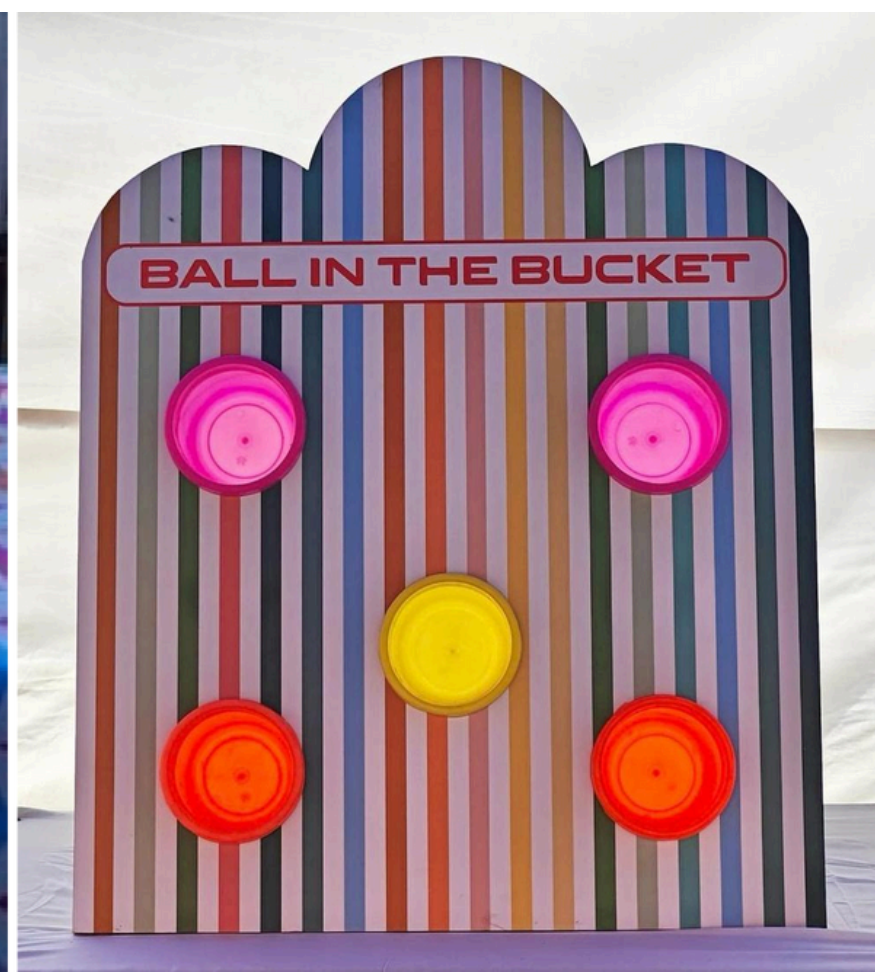

BALL IN THE BUCKET